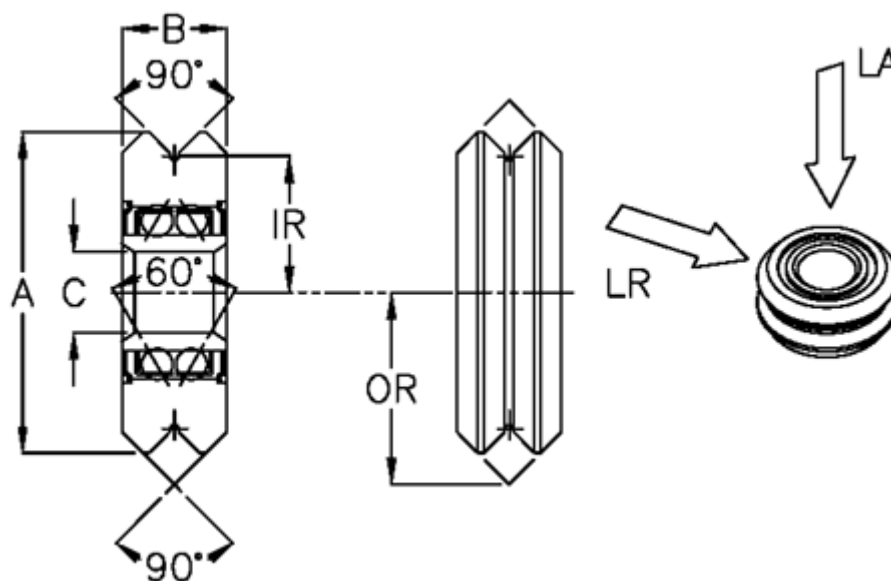

Article number: 05541

Description: Guide wheel W1SSX

## Measures

Diameter A	= 19.58
Hole size C	= 4.76
Internal radius IR	= 7.95
Outer radius OR	= 11.89
Width B	= 7.87